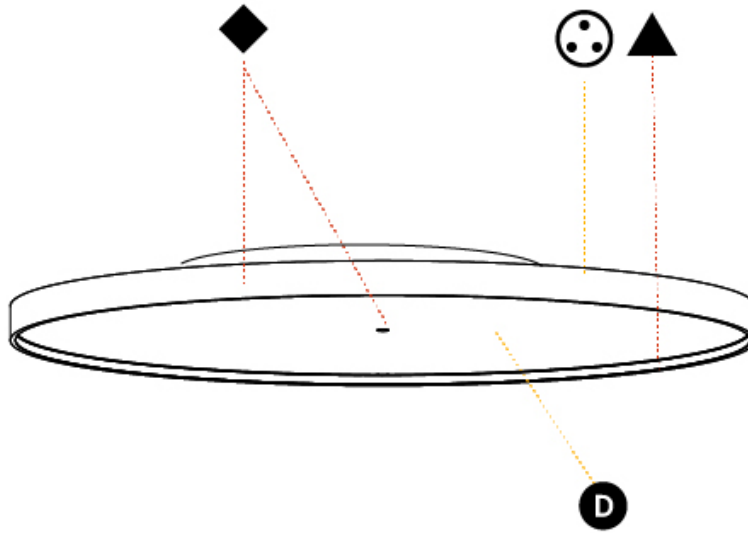

SIGN DIVA KORONA SURFACE

A3D099-

PROJECT
TYPE
SPECIFIER
QUANTITY
DATE