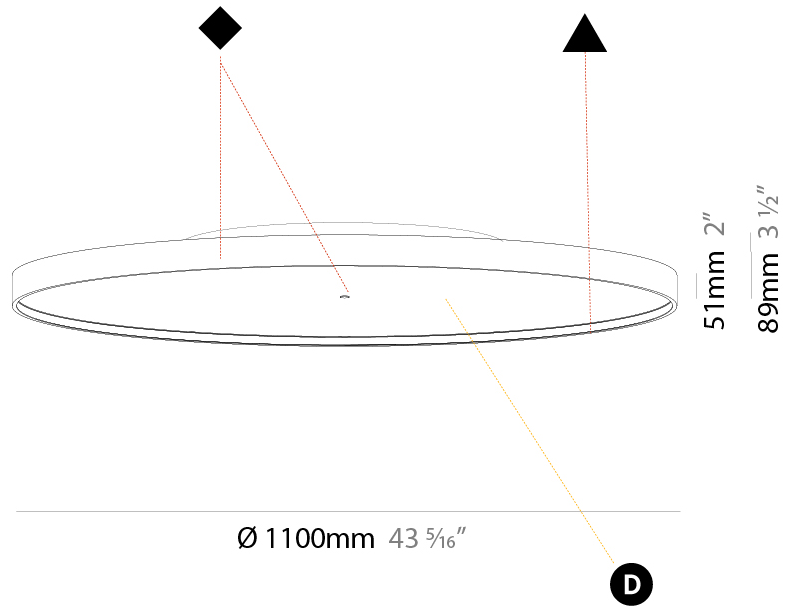

GENERAL

Series: Sign Diva
Subseries: Sign Diva Korona
Brand: Prolicht
Division: Architectural
Mounting Type: Surface
Mounting Location: Ceiling
Subcategory: Ambient

PHYSICAL

Shape: Round
Diameter (mm): 1100
Diameter (in): 43 ⁵/₁₆
Height (mm): 89
Height (in): 3 ¹/₂
Light Distribution: Direct
Weight (kg): 18.835
Weight (lbs): 41.524

Diffuser: [PMMA - Opal/Micro-Prism/Sparkling Secret/Vintage Industrial](#)
Fixture Finish: [SSR / BKV / CWI / CRY / HAB / UFT / ITA / RUA / FTG / MYG / LOD / PUS / FRO / FUP / KIA / POP / BLS / SPG / MEY / GOH / GUM / CHC / COM / ABZ / JAG / OBR / MOS / ROR](#)
Fixture Material: [Extruded Aluminum / Steel](#)

ELECTRICAL

Lamp Type: LED (Zhaga Standard)
Input Wattage (W): 169.4
Total Output Wattage (W): 134
Dimming: [Tri-Mode (Non-Dimming and Phase Dimming (120Vac only) and 0-10V Dimming)](#)
Driver Included: Yes
Driver Location: Integrated
Driver Type: Constant Current - Universal
Driver Class: Class 2
Input Voltage (V): 120 - 277
Constant Current (MA): 600

LED

Color Temperature (°K): [3000 / 3500 / 4000](#)
Max. Delivered Lumen (lm): [19520 / 19933 / 20340](#)
CRI: >90 CRI
Lamp Life (hrs): 50000

OPTICAL

RATINGS AND CERTIFICATIONS

Certified By: Certified for North American Standards
IP rating: IP20