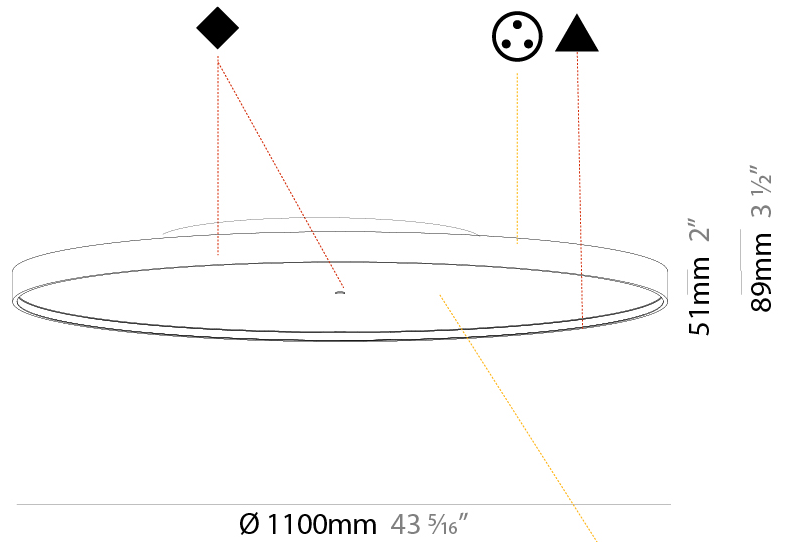

GENERAL

Series: Sign Diva
Subseries: Sign Diva Korona
Brand: Prolicht
Division: Architectural
Mounting Type: Surface
Mounting Location: Ceiling
Subcategory: Ambient

PHYSICAL

Shape: Round
Diameter (mm): 1100
Diameter (in): 43 ⁵/₁₆
Height (mm): 89
Height (in): 3 ¹/₂
Light Distribution: Direct / Indirect
Weight (kg): 18.901
Weight (lbs): 41.67
Diffuser: Direct - PMMA - Opal/Micro-Prism/Sparkling Secret/Vintage Industrial / Indirect - White/Yellow/Orange/Red/Blue/Green
Fixture Finish: SSR / BKV / CWI / CRY / HAB / UFT / ITA / RUA / FTG / MYG / LOD / PUS / FRO / FUP / KIA / POP / BLS / SPG / MEY / GOH / GUM / CHC / COM / ABZ / JAG / OBR / MOS / ROR
Fixture Material: Extruded Aluminum / Steel

ELECTRICAL

Lamp Type: LED (Zhaga Standard)
Input Wattage (W): 169.4
Total Output Wattage (W): 134
Dimming: Tri-Mode (Non-Dimming and Phase Dimming (120Vac only) and 0-10V Dimming)
Driver Included: Yes
Driver Location: Integrated
Driver Type: Constant Current - Universal
Driver Class: Class 2
Input Voltage (V): 120 - 277
Constant Current (MA): 600

LED

Color Temperature (°K): 3000 / 3500 / 4000
Max. Delivered Lumen (lm): 19520 / 19933 / 20340
CRI: >90 CRI
Lamp Life (hrs): 50000

OPTICAL

RATINGS AND CERTIFICATIONS

Certified By: Certified for North American Standards
IP rating: IP20