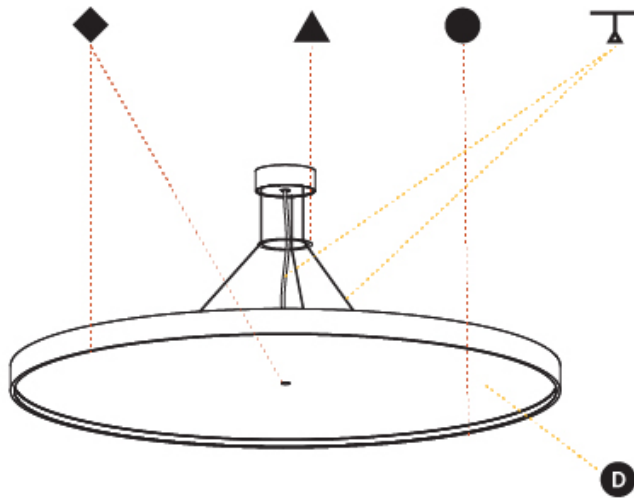

SIGN DIVA KORONA SUSPENSION

A300017-

PROJECT	_____
TYPE	_____
SPECIFIER	_____
QUANTITY	_____
DATE	_____